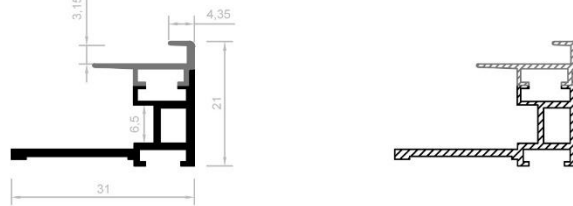

TECHNICAL SHEET
PROFILE CPA12 - magnetic front, single-sided image

Aluminum profile for the construction of single-sided frames with the possibility of applying a backlight Crystal Panel LED.

Recommended maximum size

1,5 m x 0,8 m

Frame components

- 1) CPA12 cover profile
- 2) CPA12 base profile)
- 3) 12 x corner (8 pcs. for base profile, and 4 pcs. for cover profile)
- 4) Steel tape
- 5) Magnetic tape
- 6) Magnets

Lenght

3,05 m

Material

Aluminium

Color

Anodized