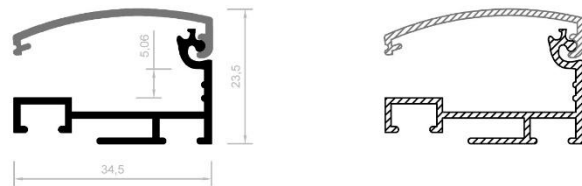

**TECHNICAL SHEET**
**PROFILE CPA13 – snap frame, single-sided image**

*Aluminium profile for the construction of single-sided frames with the possibility of applying a backlight Crystal Panel LED*

Recommended maximum size	2 m x 1,2 m
Frame components	1) 1 x CPA13 cover profile 2) 1 x CPA13 base profile 3) 8 x corner 4) Steel spring (recommended qty. 4 pcs./m)
Length	3,05 m
Material	Aluminium
Color	Anodized