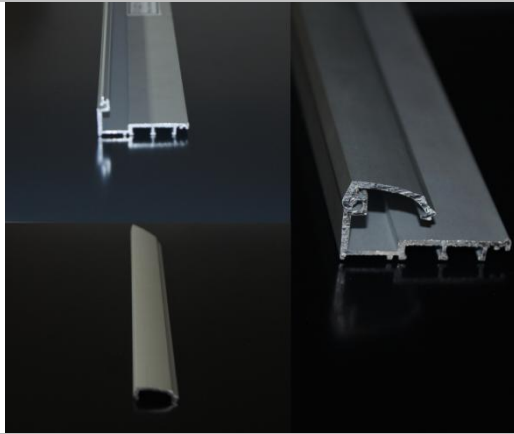

**TECHNICAL SHEET**
**PROFILE CPA41 – snap frame, single-sided image**

*Aluminium profile for the construction of single-sided frames with the possibility of applying a backlight Crystal Panel LED*

Recommended maximum size	1,5 m x 0,8 m
Frame components	1) 1 x CPA41 cover profile 2) 1 x CPA41 base profile 3) 8 x corner 4) Steel spring (recommended qty. 4 pcs./m)
Length	3,05 m
Material	Aluminium
Color	Anodized