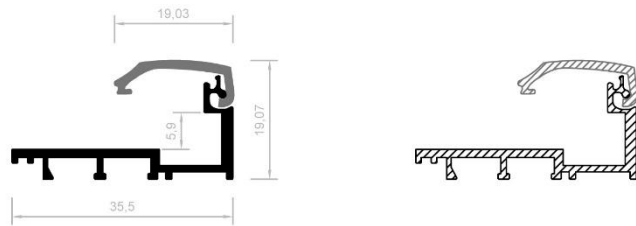

**TECHNICAL SHEET**
**PROFILE CPA41 – snap frame, single-sided image**

*Aluminium profile for the construction of single-sided frames with the possibility of applying a backlight Crystal Panel LED*

Recommended maximum size	1,5 m x 0,8 m
Frame components	1) 1 x CPA41 cover profile 2) 1 x CPA41 base profile 3) 8 x corner 4) Steel spring (recommended qty. 4 pcs./m)
Length	3,05 m
Material	Aluminium
Color	Anodized